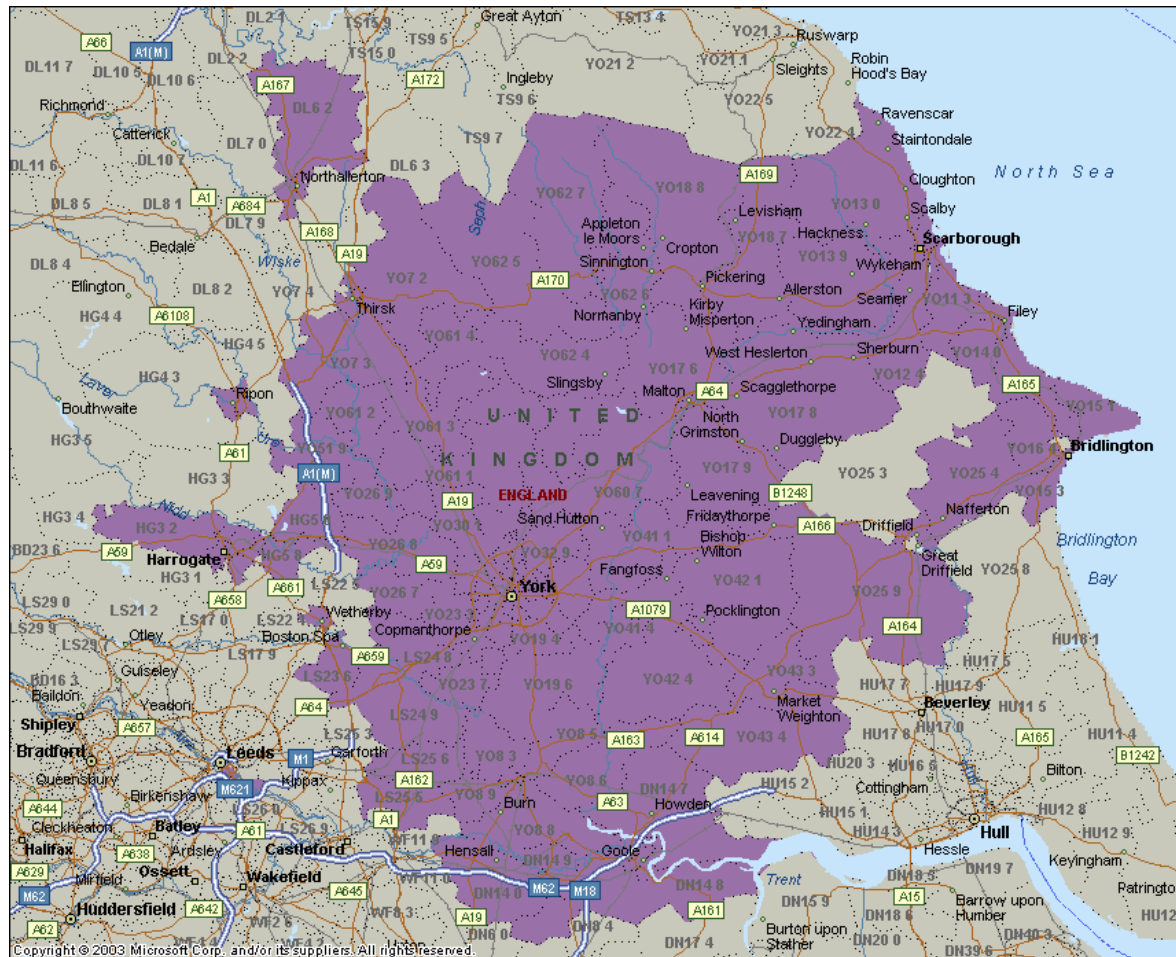

Media Pack

THE PRESS CIRCULATION MAP

Source: JICREG Jan-June 2008,
Microsoft Mappoint 2004 - Navigation
Technologies BV 2002

PO Box 29, 76/86 Walmgate, York, YO1 9YN Tel: 01904 653051

thepress.co.uk
gazetteherald.co.uk